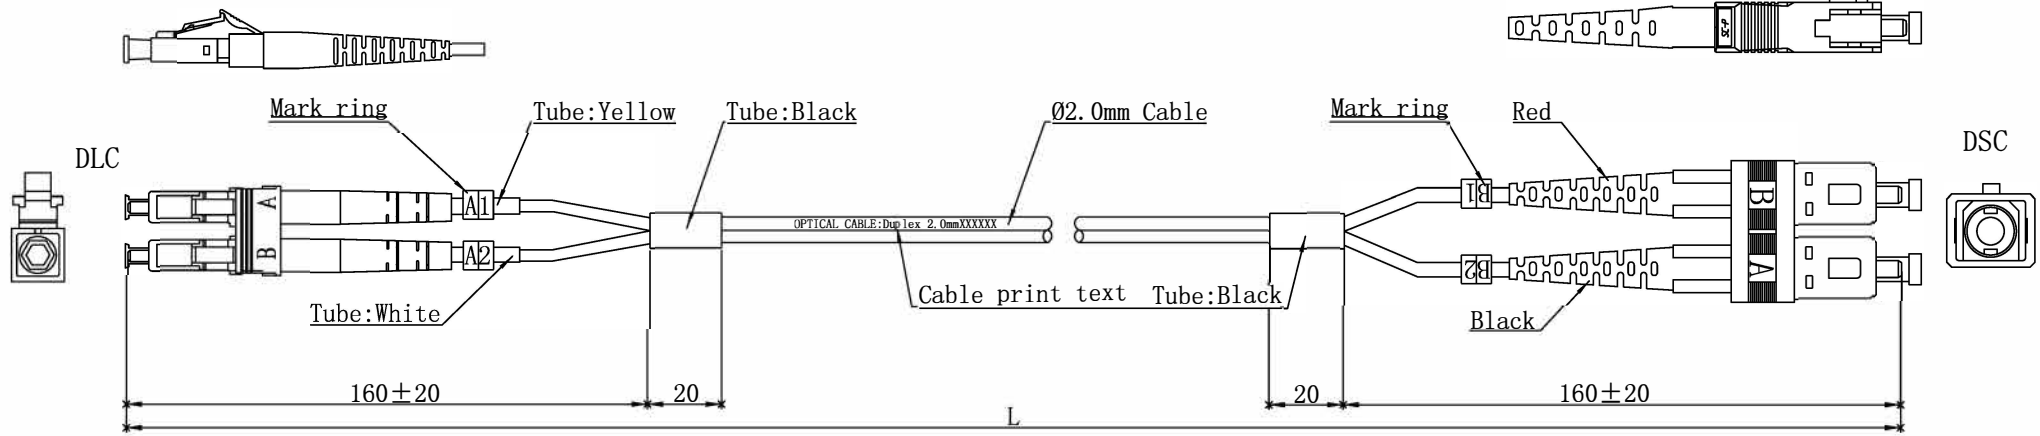

NOTE: ALL MATERIAL COMPLIANT ROHS STANDARD

REVISION INFORMATION

Rev.	Rev. Date	Modified By	Brief Description

Specifications:

Type	DLC/UPC-DSC/UPC
Fiber Mode	OM4
Core Diameter (um)	50/125
Operating Wavelength (nm)	850/1300
Cable Color	Aqua
Cable Diameter (mm)	Ø2.0
Operating Temperature (° C)	-40~+75
Storage Temperature (° C)	-40~+85
Insertion loss (dB)	≤0.2dB
Return loss (dB)	≥35dB
SC Connector Color (Boot)	Red/Black

$L \leq 5m$, TOLERANCES: $0 \leq \Delta L \leq 5cm$
$L > 5m$, TOLERANCES: $0 \leq \Delta L \leq 1\% * L$

LANshack

Sales@LANshack.com | 888-568-1230

NO.	PART NAME	SPECIFICATION DESCRIPTION	QTY	UNIT
①				
②				
③				

Unless specified on the drawing, tolerances are per the follows:

.x	+1
.xx	+0.2
.xxx	+0.05

DRAWN BY	DATE: 2015/05/14	DESCRIPTION: LC-SC-DX OM4 Patchcord
CHECKED BY	SHEET 1of1	ITEM NO. SFPC-OM4-AQ-LCSC-XX
APPROVED BY	SCALE 1:1	REV. 00 UNIT: mm