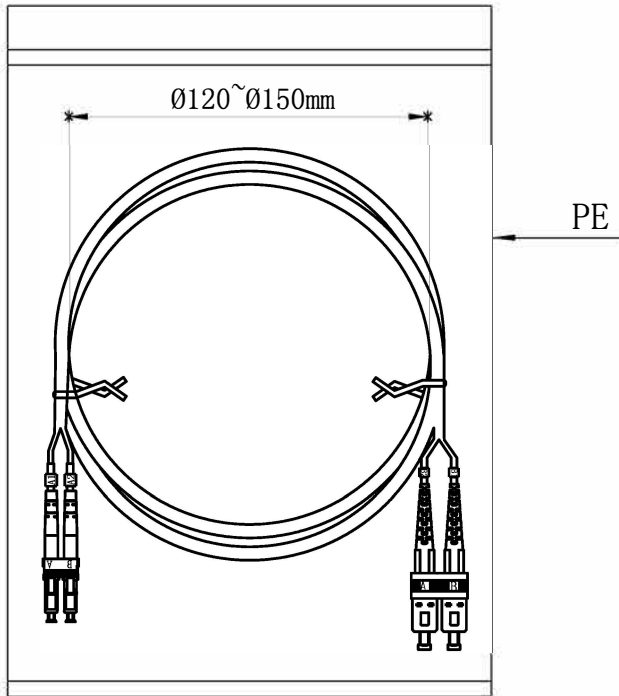

NOTE: ALL MATERIAL COMPLIANT ROHS STANDARD

REVISION INFORMATION

Rev.	Rev. Date	Modified By	Brief Description

Specifications:

Type	DLC/UPC-DSC/UPC
Fiber Mode	OM4
Core Diameter (um)	50/125
Operating Wavelength (nm)	850/1300
Cable Color	Aqua
Cable Diameter (mm)	Ø2.0
Operating Temperature (° C)	-40~+75
Storage Temperature (° C)	-40~+85
Insertion loss (dB)	≤0.2dB
Return loss (dB)	≥35dB
SC Connector Color (Boot)	Red/Black

$L \leq 5m$, TOLERANCES: $0 \leq \Delta L \leq 5cm$
$L > 5m$, TOLERANCES: $0 \leq \Delta L \leq 1\% * L$

LANshack

Sales@LANshack.com | 888-568-1230

NO.	PART NAME	SPECIFICATION DESCRIPTION	QTY	UNIT
①				
②				
③				

Unless specified on the drawing, tolerances are per the follows:

.x	+1
.xx	+0.2
.xxx	+0.05

DRAWN BY	DATE: 2015/05/14	DESCRIPTION: LC-SC-DX OM4 Patchcord
CHECKED BY	SHEET 1of1	ITEM NO. SFPC-OM4-AQ-LCSC-XX
APPROVED BY	SCALE 1:1	REV. 00 UNIT: mm